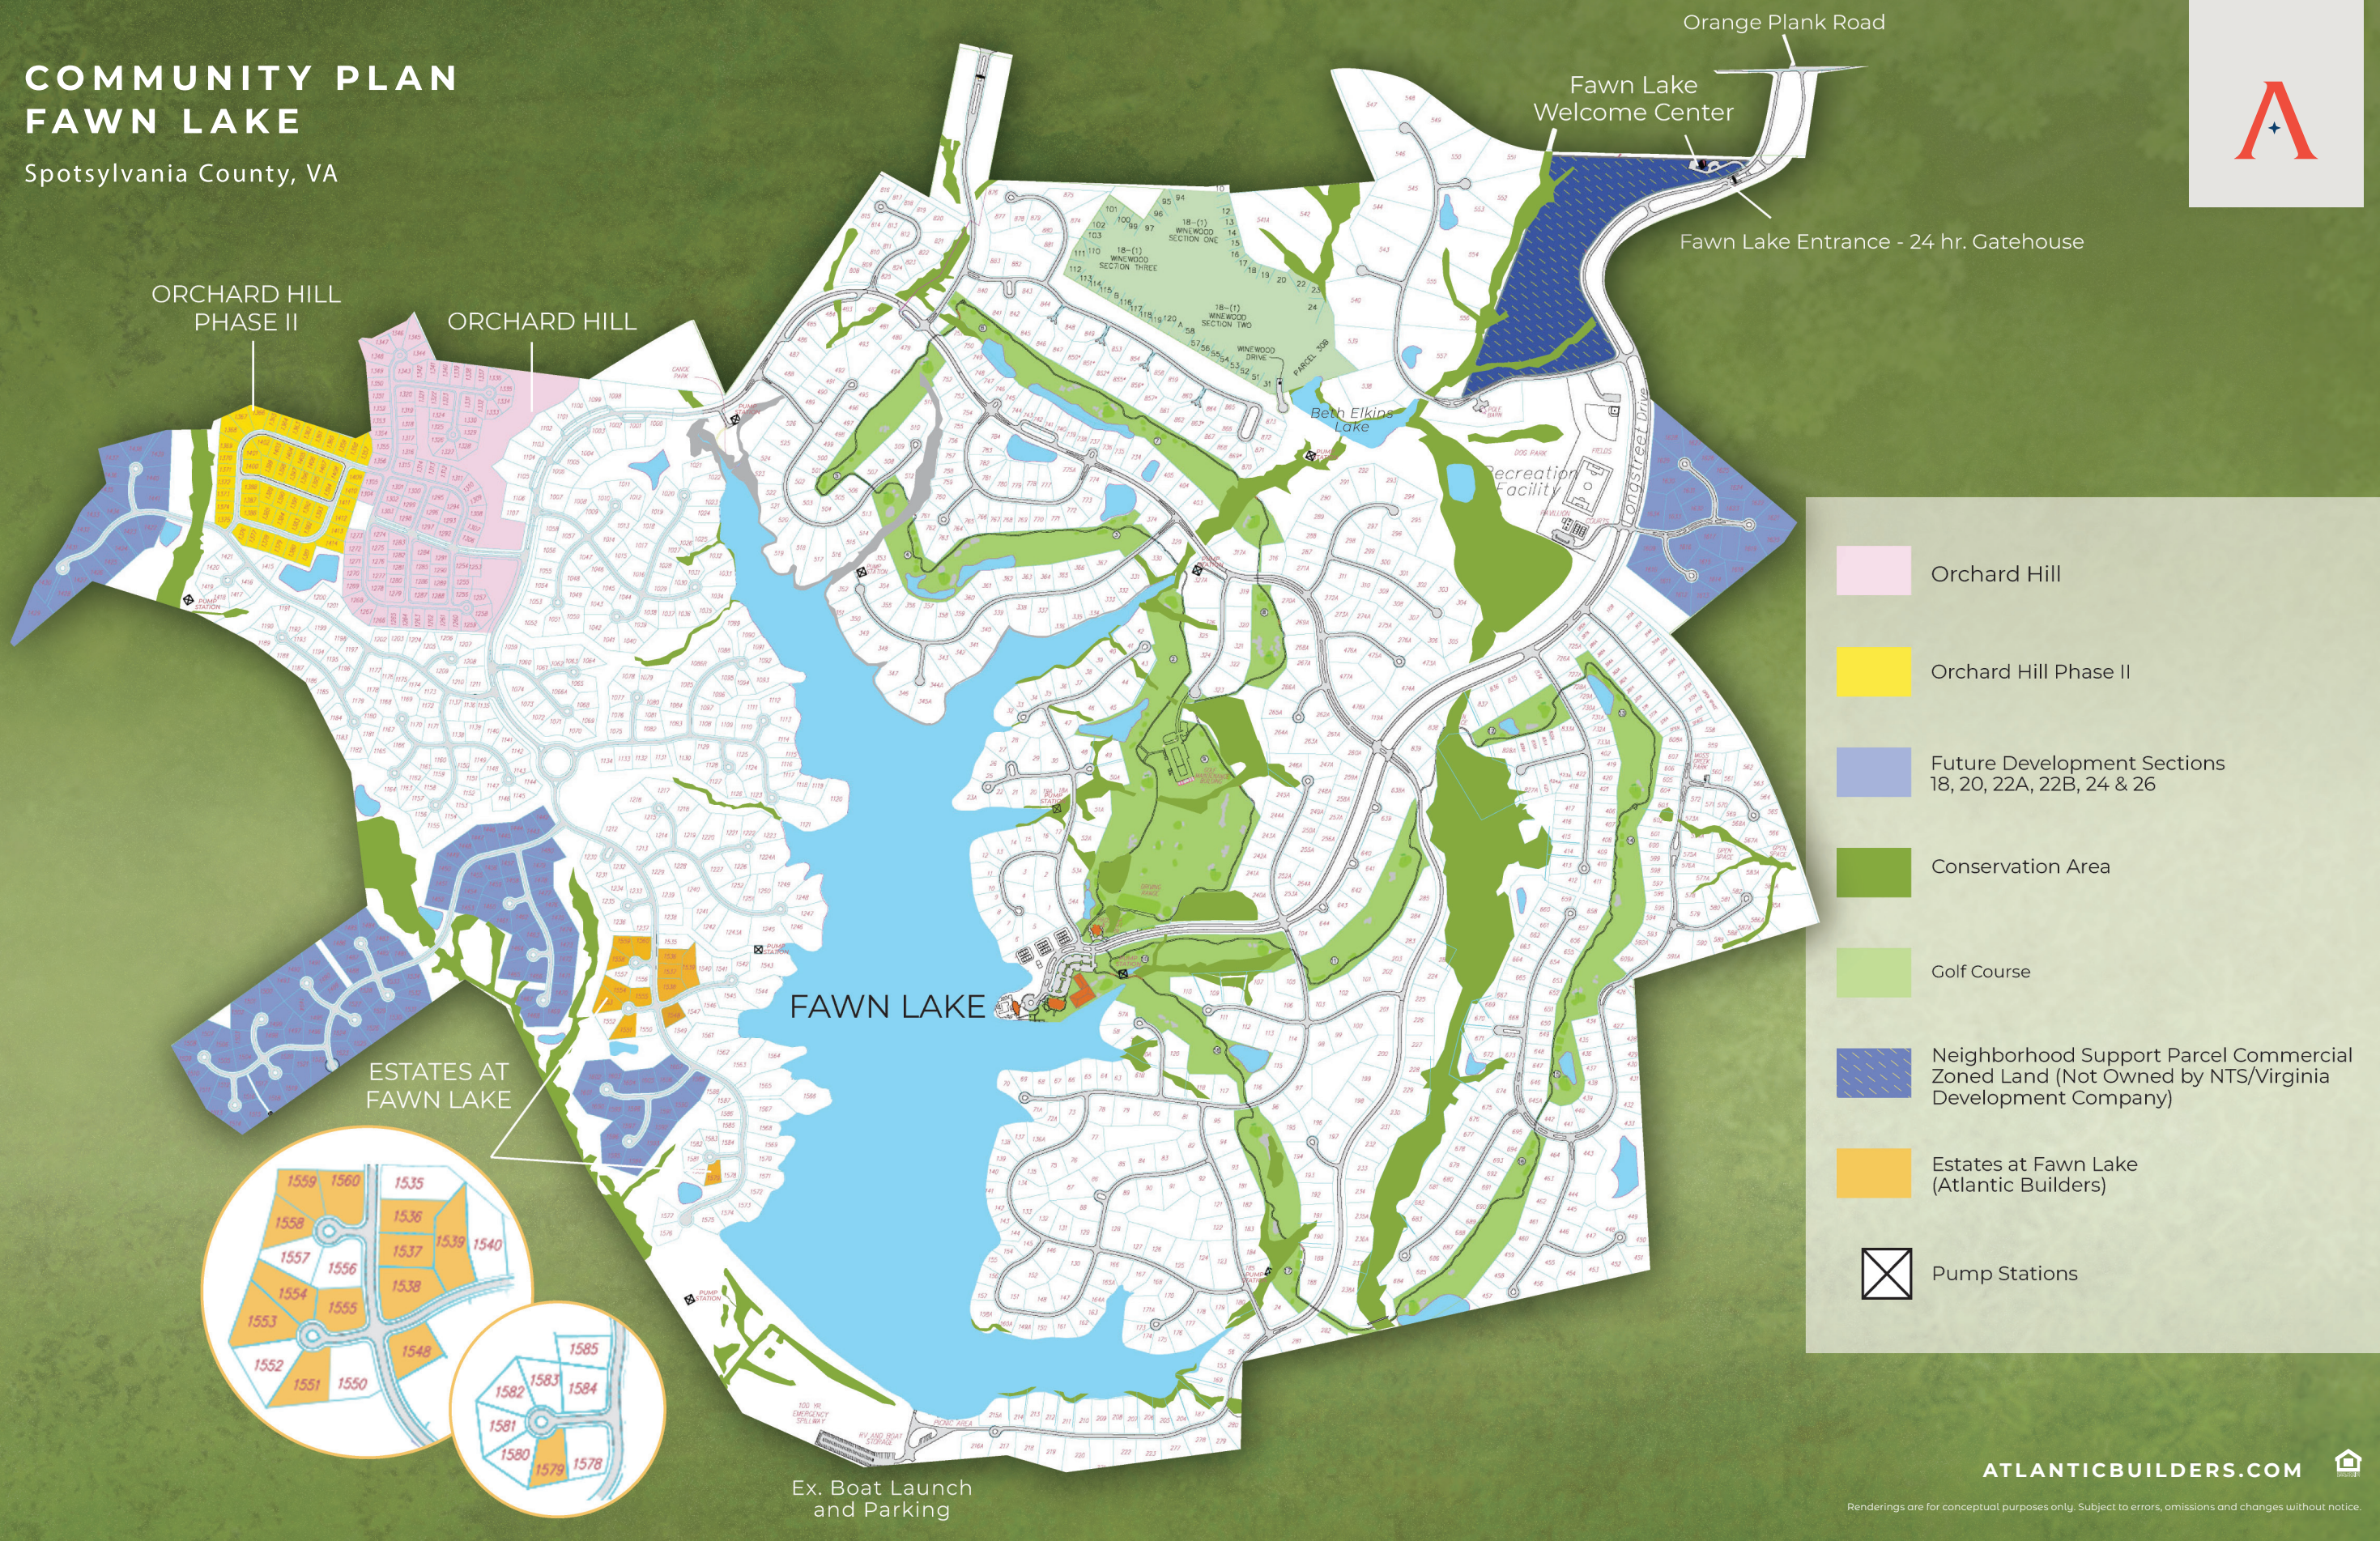

COMMUNITY PLAN FAWN LAKE

Spotsylvania County, VA

ORCHARD HILL
PHASE II

ORCHARD HILL

Orange Plank Road

Fawn Lake
Welcome Center

Fawn Lake Entrance - 24 hr. Gatehouse

Beth Elkins
Lake

Recreation
Facility

ESTATES AT
FAWN LAKE

FAWN LAKE

Ex. Boat Launch
and Parking

-  Orchard Hill
-  Orchard Hill Phase II
-  Future Development Sections 18, 20, 22A, 22B, 24 & 26
-  Conservation Area
-  Golf Course
-  Neighborhood Support Parcel Commercial Zoned Land (Not Owned by NTS/Virginia Development Company)
-  Estates at Fawn Lake (Atlantic Builders)
-  Pump Stations